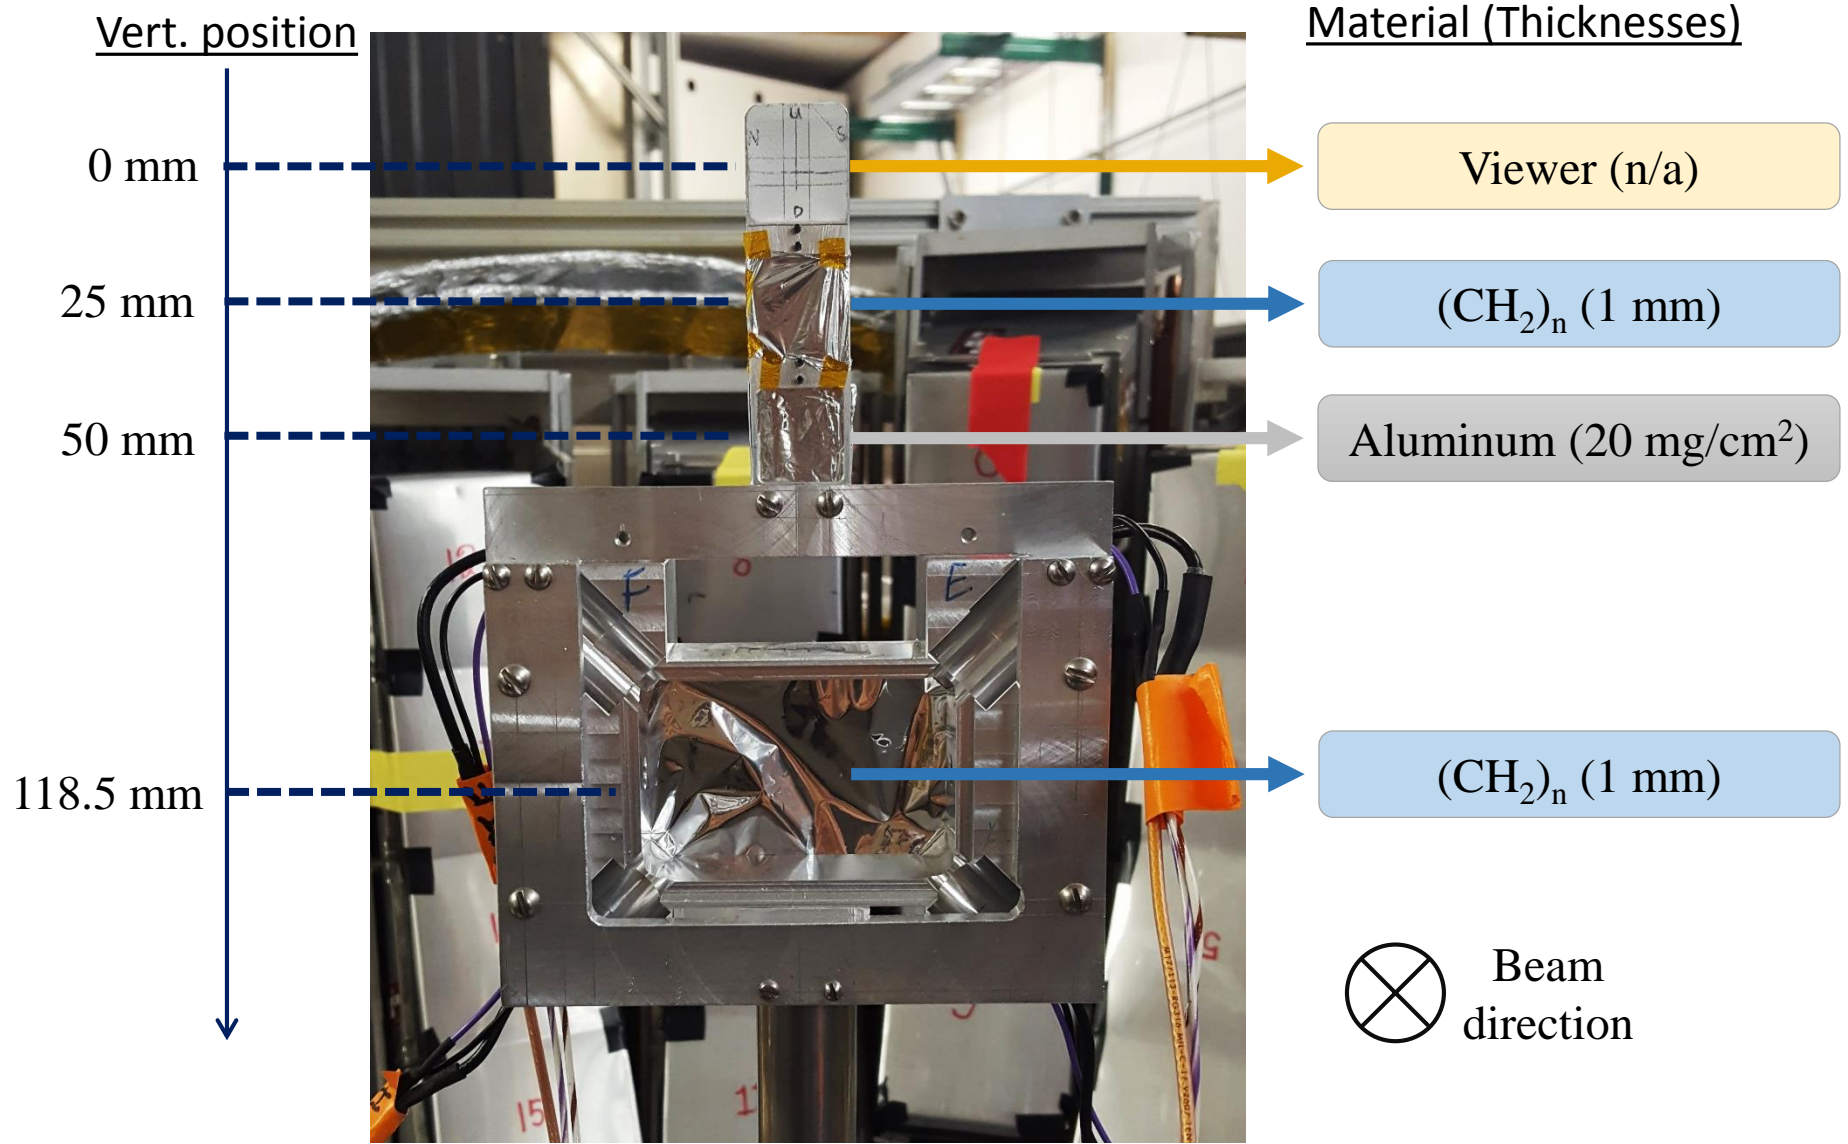

Expt #16042 (12/19/2017)

- Commissioning of the Large Charged Particle Veto Wall

Expt #16042 (12/19/2017)

- Commissioning of the Large Charged Particle Veto Wall

Beam
direction